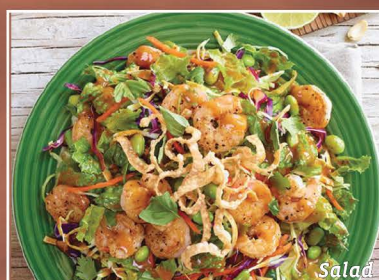

*A 17% gratuity will be added to all tables of 6 or more.

A Destination Marketing Fee (DMF) of 8% will be charged on all items.

RED WINE SANGRIA

Bourbon Street steak

Ribs

Burgers

Salad

Eatin' Good in
the Neighbourhood

APPETIZERS

- DRY RIBS ☹️
- BONELESS CHICKEN WINGS
- POUTINE
- MOZZARELLA STICKS
- CHICKEN QUESADILLA
- POPCORN SHRIMP
- SPINACH & ARTICHOKE DIP
- CHICKEN WINGS 🌶️

SALADS

- ORIENTAL CHICKEN SALAD 🌶️
- GRILLED ORIENTAL CHICKEN SALAD
- CRUNCHY THAI SALAD 🍃
- CLASSIC CAESAR SALAD
- APPLEBEE'S HOUSE SALAD
- ADD CHICKEN or ADD SHRIMP

STEAK & RIBS (STEAKS SERVED WITH 2 CLASSIC SIDES)

- 7oz. CANADIAN AAA TOP SIRLOIN 🍴
- 9oz. CANADIAN AAA TOP SIRLOIN 🍴
- BOURBON STREET STEAK 🌶️
- APPLEBEE'S RIB-LET PLATTER 🍴 🌶️
- BBQ PORK BACK RIBS 🍴

CHICKEN